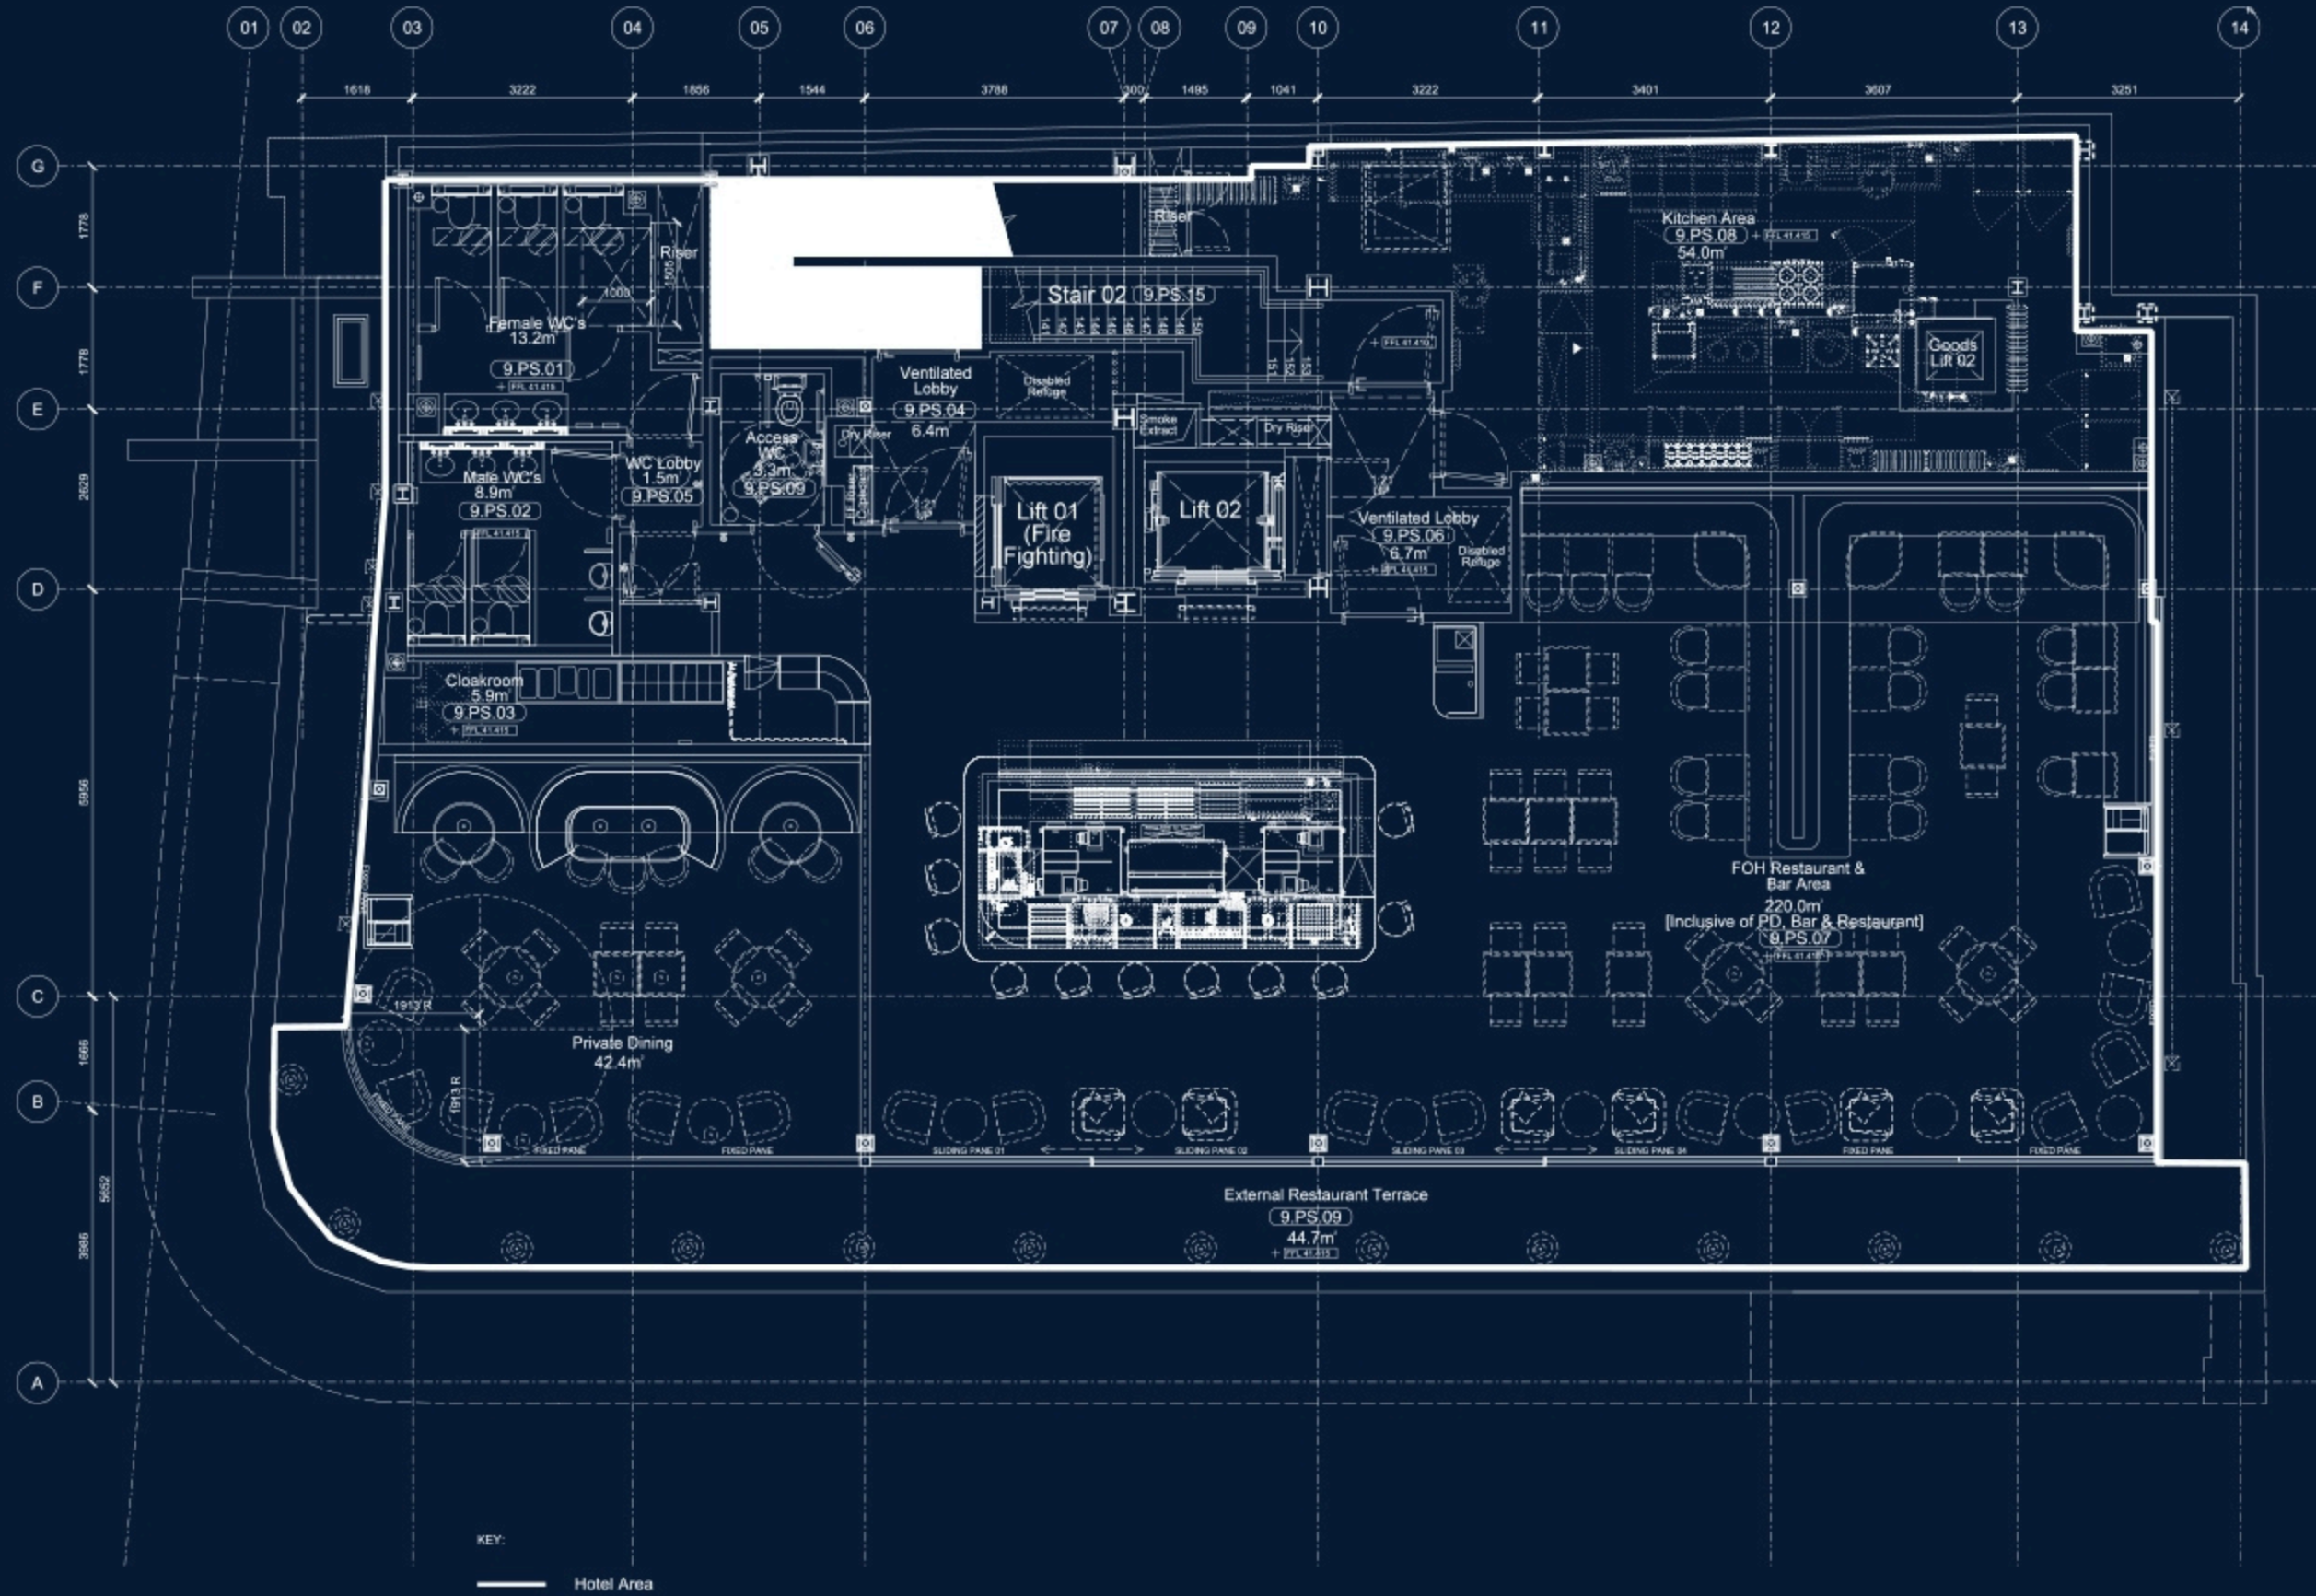

REFRESHMENTS

- Tea and coffee
- Tea and coffee with cookies
- 2 courses set menu lunch (above 12 people)
- 3 courses buffet lunch (above 12 people)

LSQ ROOFTOP

EVENT SPACES

MAIN RESTAURANT

SEMI-PRIVATE AREA LOCATED

 150 standing

 70 seated

 Balcony

 Playlist

 Canapes & finger food
Set menu

 216 sqm

 Wi-fi

FLOOR PLAN